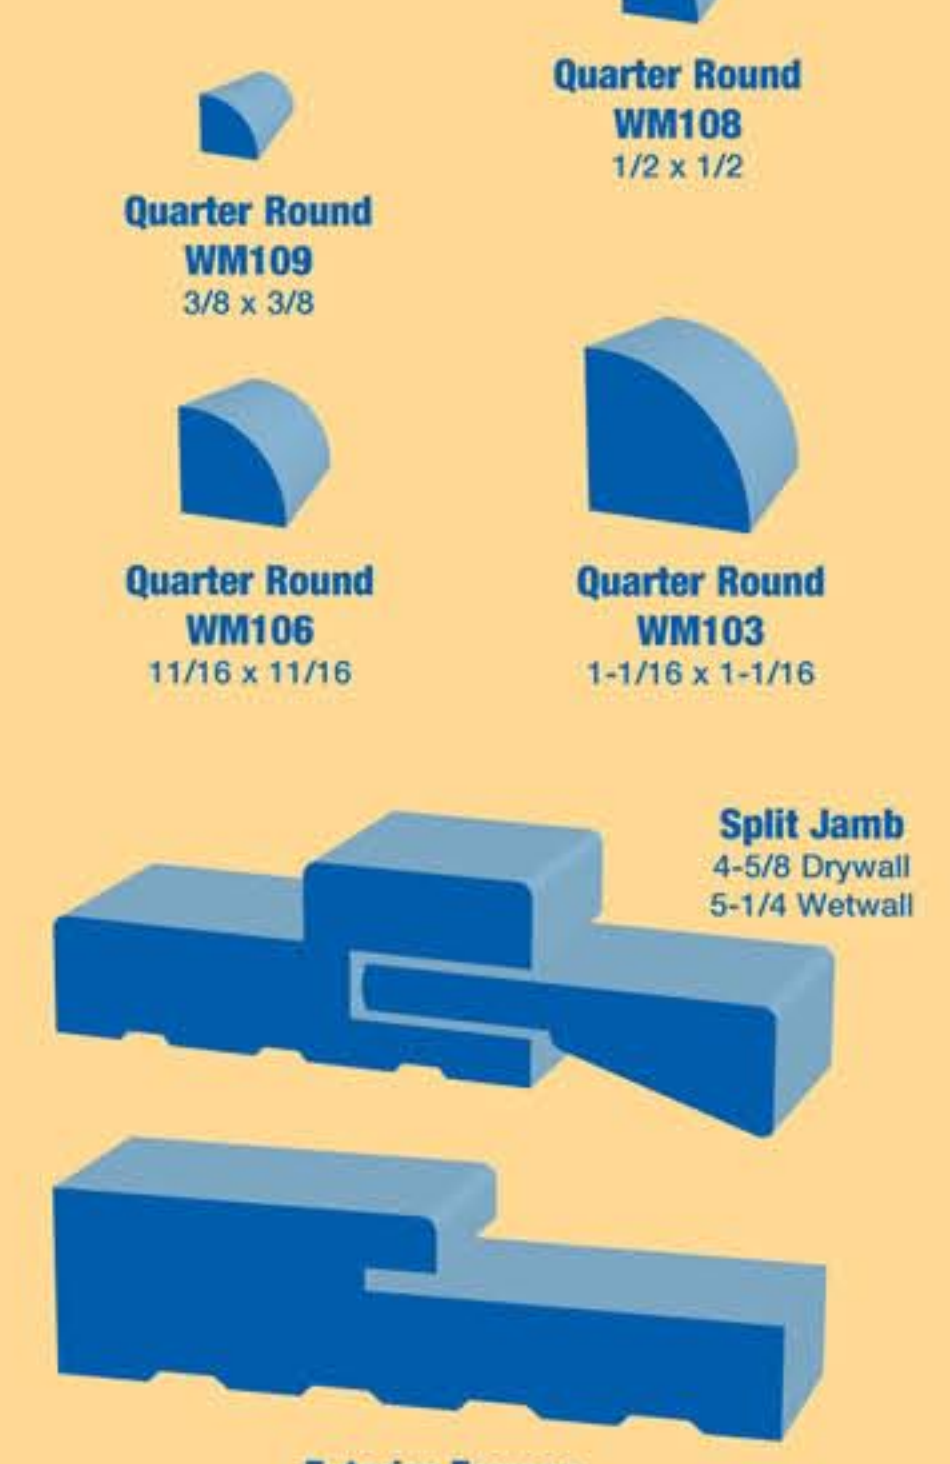

561-472-6497 • Fax 561-472-7339

VISIT US ANYTIME AT WWW.MSIFAMILY.COM

Many patterns available in LDF, Primed Wood, Douglas Fir, Solid Pine, Composite and Flex.

(July15-190FC)