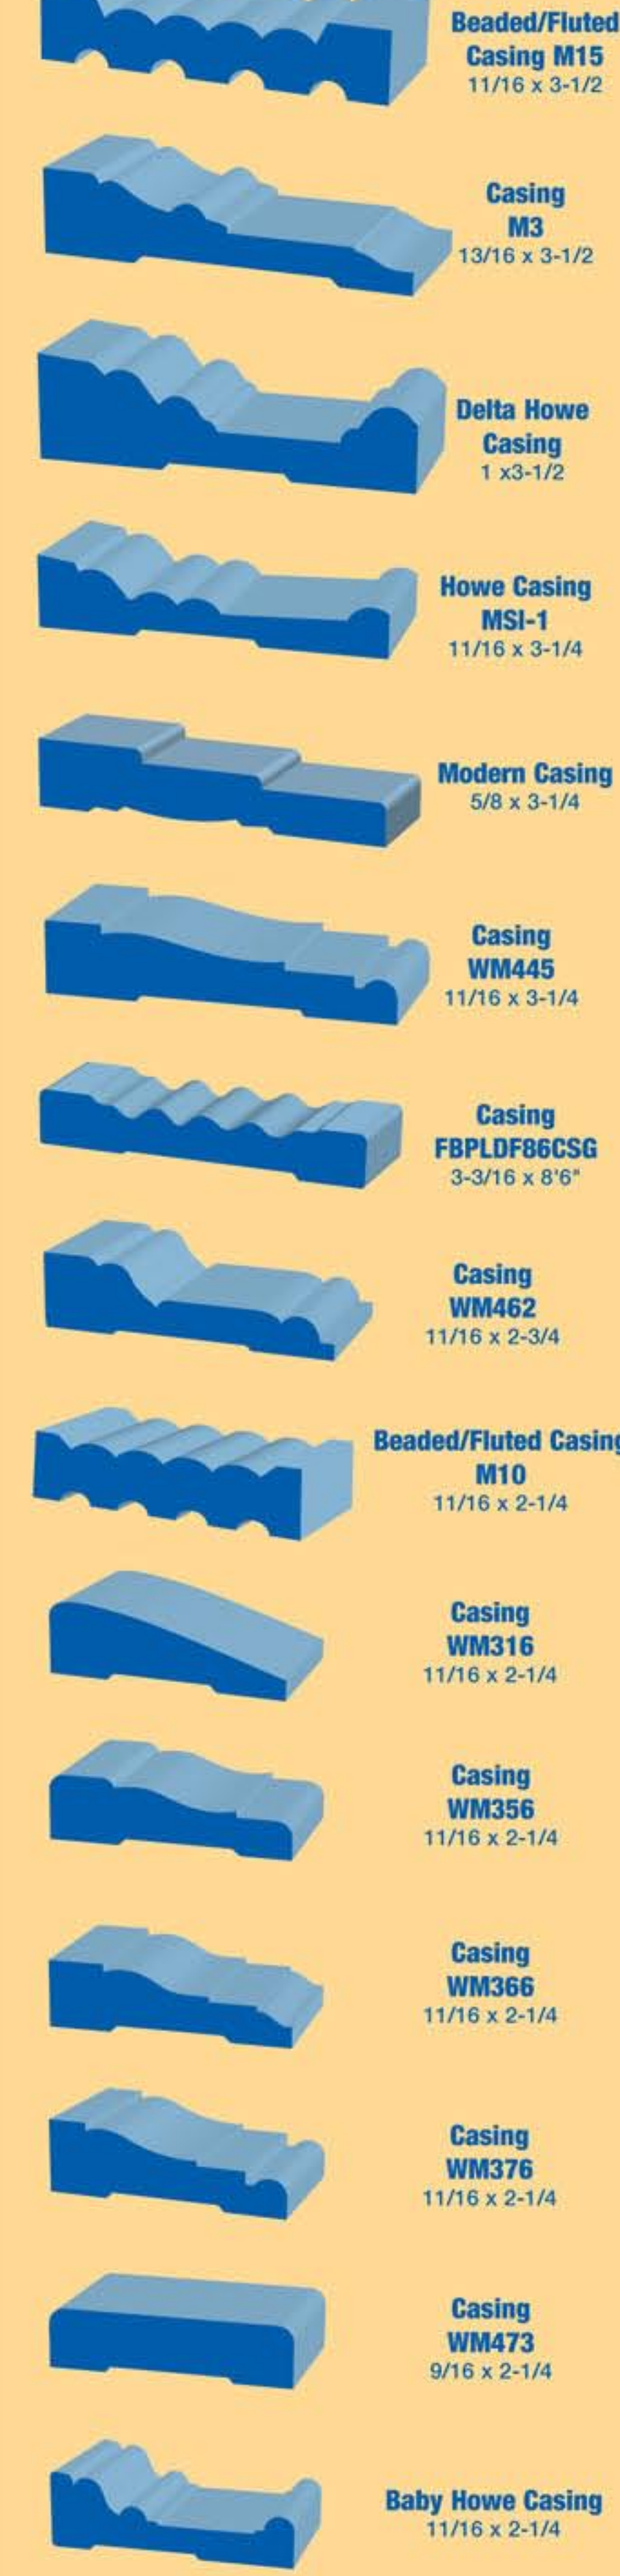

561-472-6497 • Fax 561-472-7339

VISIT US ANYTIME AT WWW.MSIFAMILY.COM

Many patterns available in LDF, Primed Wood, Douglas Fir, Solid Pine, Composite and Flex.

(July15-190FC)