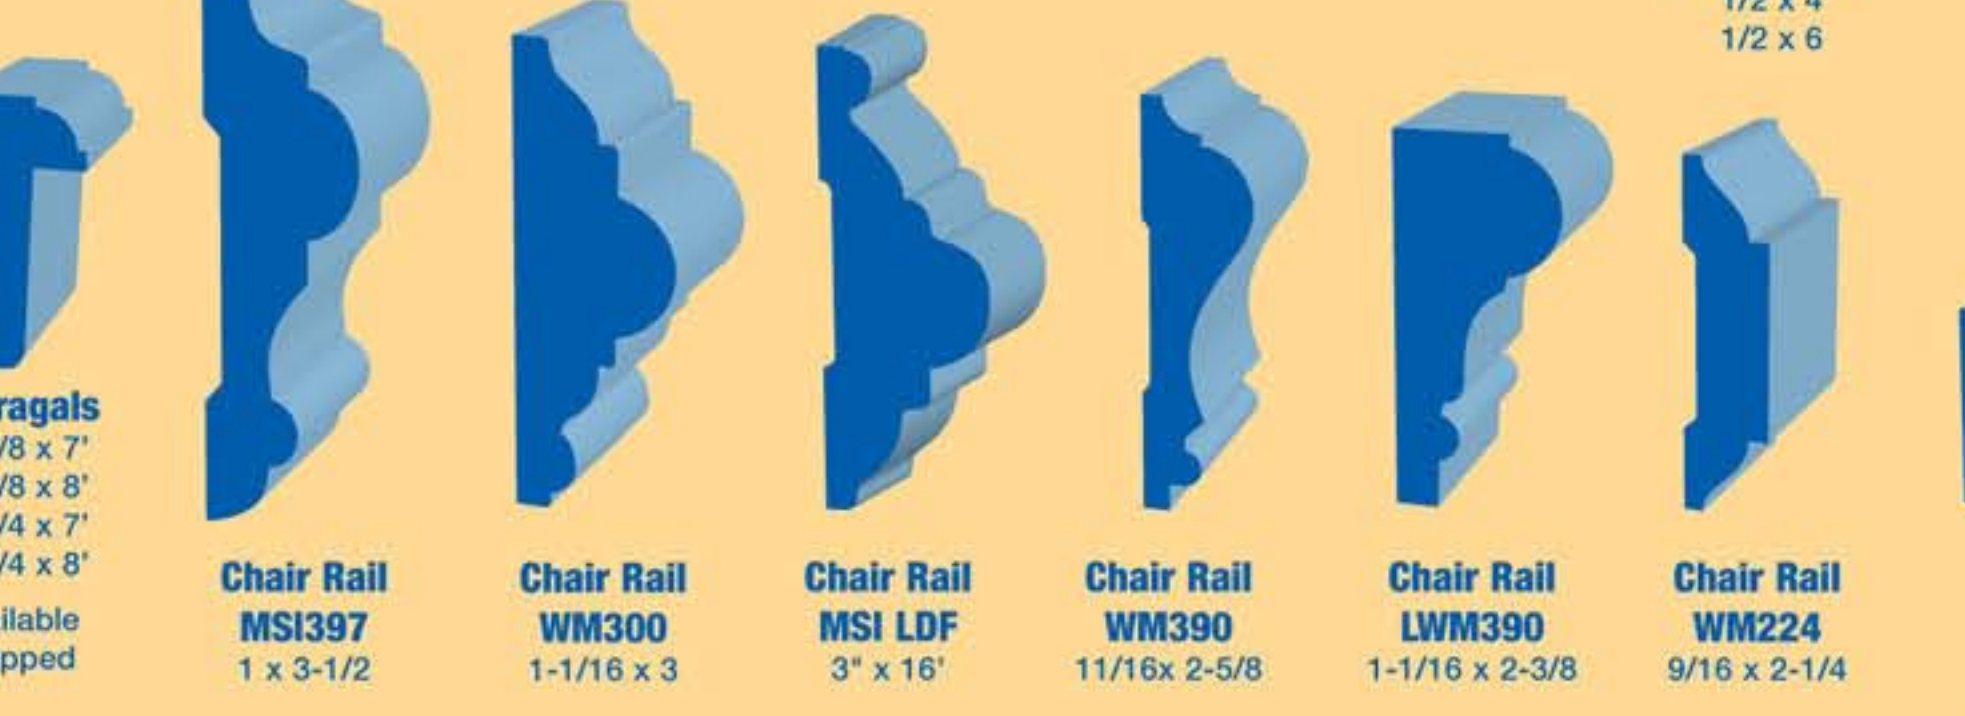

561-472-6497 • Fax 561-472-7339

VISIT US ANYTIME AT WWW.MSIFAMILY.COM

Many patterns available in LDF, Primed Wood, Douglas Fir, Solid Pine, Composite and Flex.

(July15-190FC)