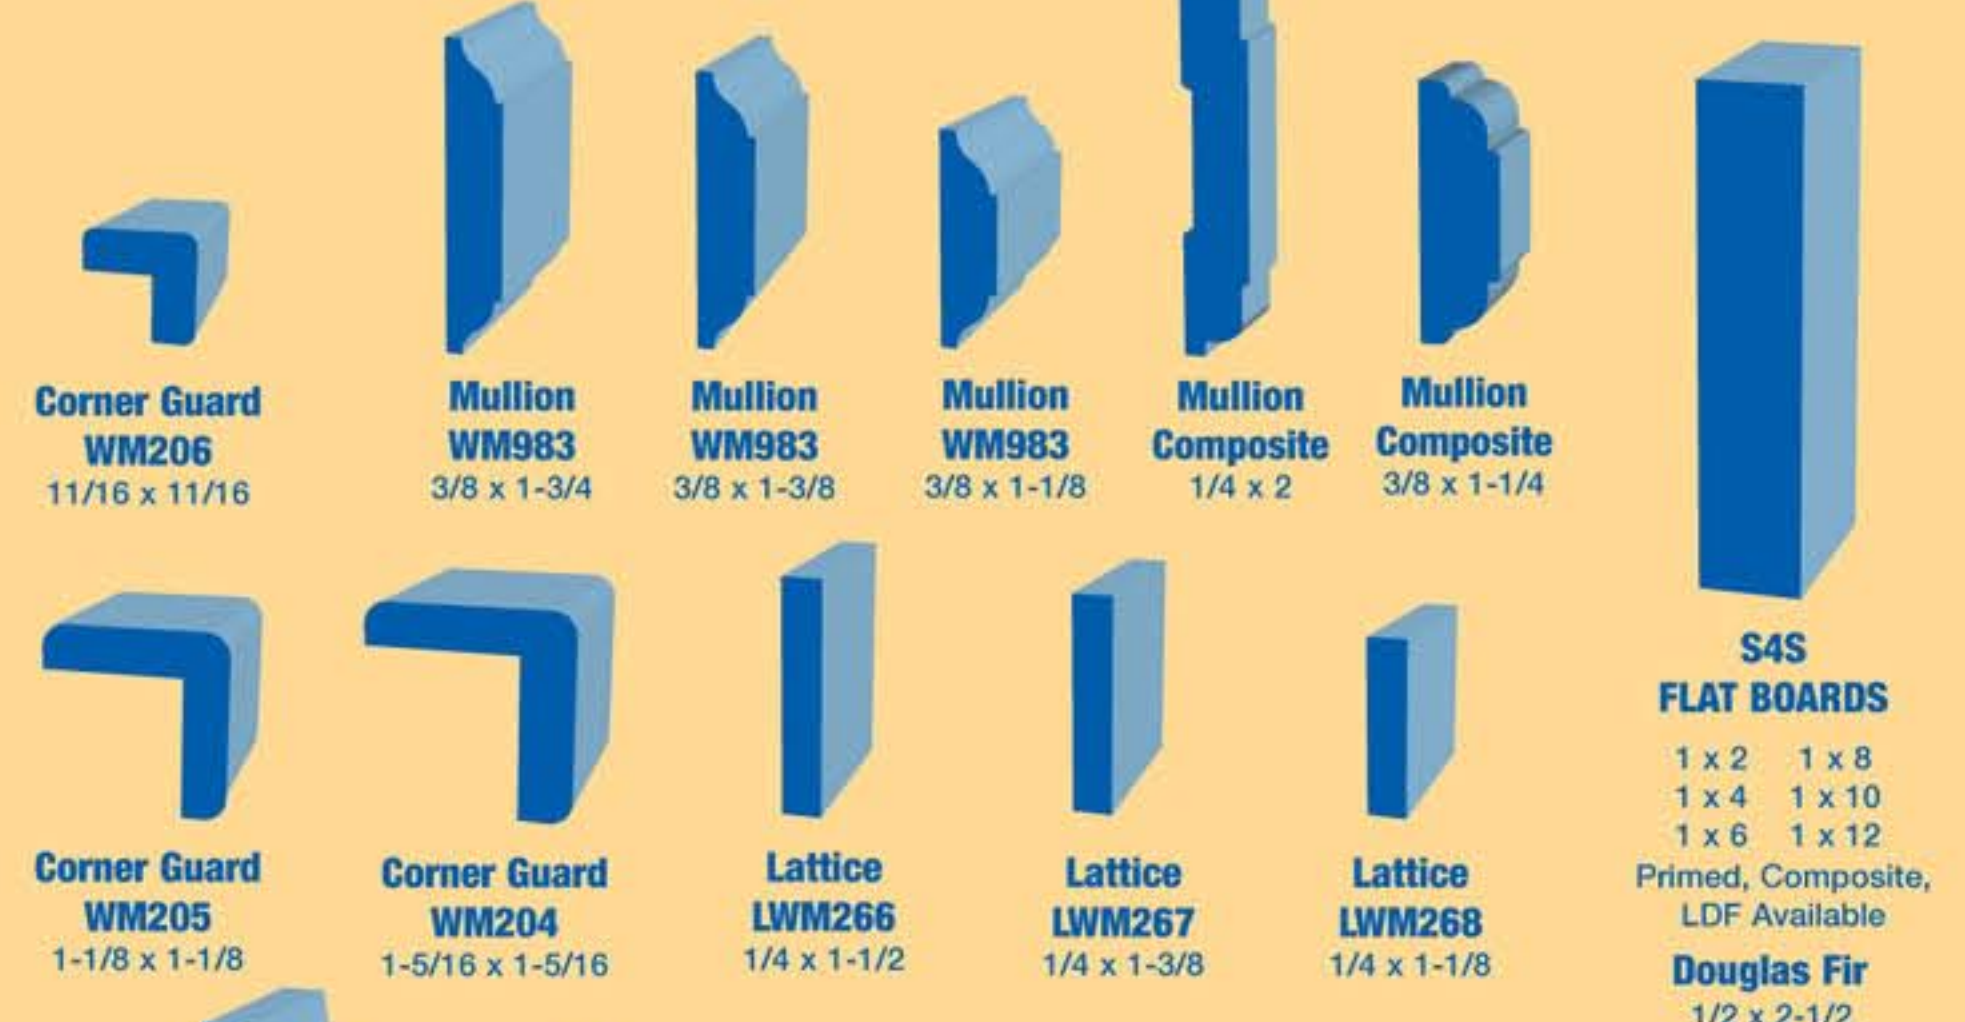

561-472-6497 • Fax 561-472-7339

VISIT US ANYTIME AT WWW.MSIFAMILY.COM

Many patterns available in LDF, Primed Wood, Douglas Fir, Solid Pine, Composite and Flex.

(July15-190FC)